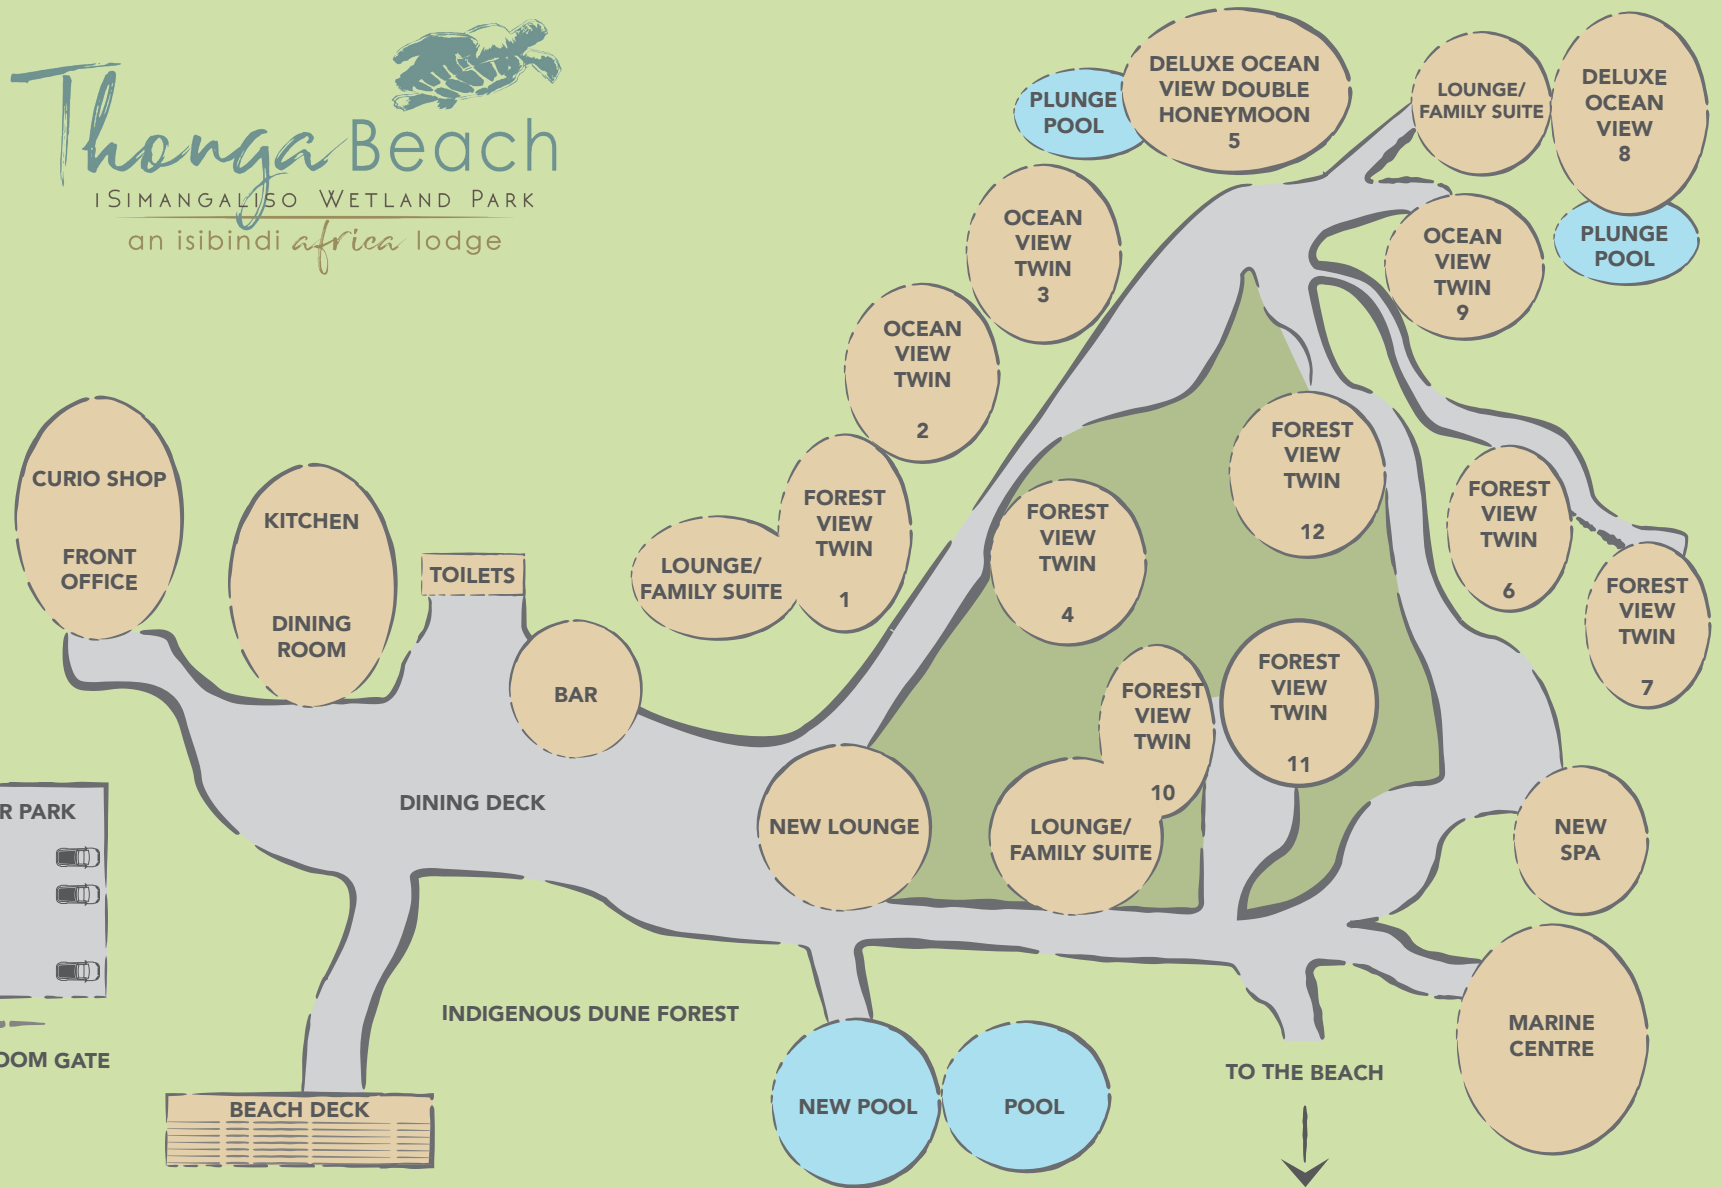

THONGA BEACH LODGE
CAMP LAYOUT

ACCESS RAMP
DOWN

BEACH

TO THE BEACH